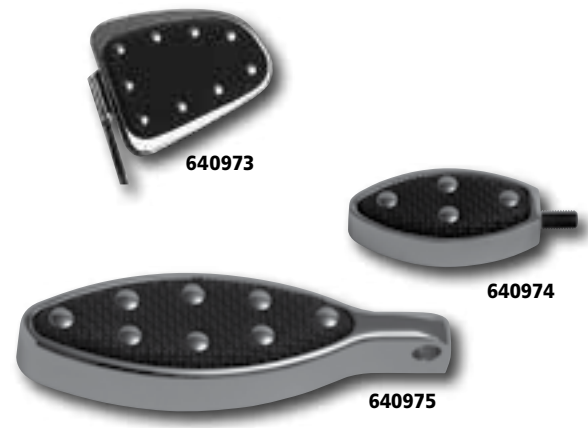

Black Banana Boards by CycleSmiths

CycleSmiths is now offering its popular Banana Boards and accessories in a black powder coated finish. They still have that distinct look with their long shape and curved front & rear tips. They feature a high-grip rubber surface that is riveted to the floorboard for a very cool look. To complete the package matching passenger floorboards, footpegs, shift pegs, and brake pedal pads are also available.

- 640981** Sold in pairs

Optional Accessories

- 640980** Standard male mount footpegs (sold in pairs)
- 640979** Shift/brake peg (sold each)
- 640978** Brake pedal pad fits all Touring and FL Softail models from 86-Up

Banana Boards by CycleSmiths

CycleSmiths Banana boards have a distinct look with their long shape and curved front & rear tips. They feature a high-grip rubber surface that is riveted to the footboard for a very cool look. They are available in a 19" or 14" lengths, matching passenger floorboards, brake pedal pad, shift pegs, and footpegs are also available.

Floorboards

Fits all Touring and FL Softail models from 80-14

- 640970** Long (19") Banana Boards
- 640971** Short (14") Banana Boards
- 640986** Extra-Long (20.75") Banana Boards

Optional Accessories

- 640973** Banana brake pedal pad fits all Touring models and FL Softails from 86-Up
- 640974** Banana shift peg (sold each)
- 640975** Banana male mount footpegs (sold in pairs)