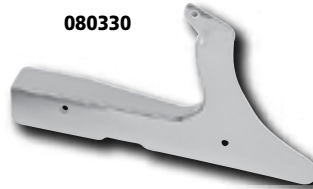

'Shorty' Belt Guard for Softtail Models

Show off more of your pulley and wheel with this chrome-plated steel upper belt guard. Complete with chrome hardware and a special T-nut that permits use with various pulley sizes.

632257 Universal chain guard w/brackets. Left side

632258 Universal chain guard w/brackets. Right side

Belt Guard

Speedpoint Belt Guard for VRSC Models

681421 Stainless steel, polished

681422 Stainless steel, black

080308

605603

080330

605602

Chrome Lower Belt Guards for Softtail Models

Chrome steel belt guards for Softtail models from 86-99. Available plain or with louvers.

Plain

080308 With "Belt Drive" logo for Softtail models from 86-92 with 70 tooth rear pulleys (repl. OEMs 60362-86A, 60366-89)