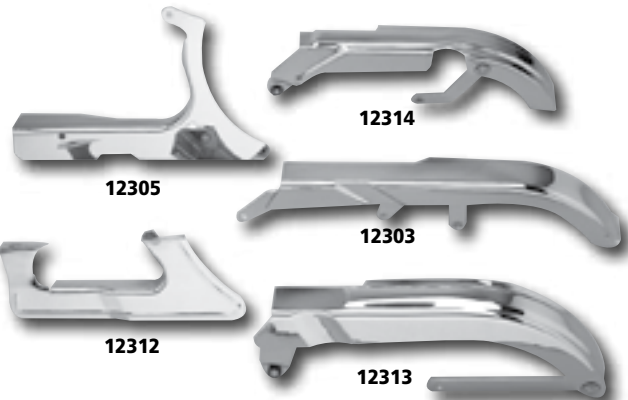

Louvered

080332 Fits Softail models from 95-99 with 65 tooth rear pulleys (repl. OEM 60415-89B)

12305

12314

12312

12303

12313

Chrome Upper and Lower Belt Guards

All Custom Chrome belt guards are made of heavily chrome-plated steel, and are designed for simple, bolt-on installation.

For FXR and FLT/FLHT Models

12314 Upper belt guard for FXR models from 85-86, and 87-92 FXRTs (repl. OEMs 60299-85, 91774-85)

12304 Upper belt guard for FXR models (except FXRT) from 87-94 (repl. OEMs 60297-87, 91739-87)

12312 Lower belt guard for FXR and Touring models from 85-01 (repl. OEM 60397-85)

677705 Lower belt guard in chrome for Touring models from 97-08 (repl. OEM 60491-02A)

677706 Lower belt guard in black for Touring models from 97-08

677707 Lower belt guard in chrome for Touring models from 09-13 (repl. OEM 60408-09)

677708 Lower belt guard in black for Touring models from 09-13

For FL and FX Models

12313 Upper belt guard for 4-speed models from 80-86 (repl. OEMs 60388-82, 60380-79)

12303 Upper belt guard for Softtail models from 86-92 (repl. OEM 60533-86)

12305 Lower belt guard for Softtail models with 70-tooth pulleys from 86-94 (repl. OEMs 60366-89, 60362-86)