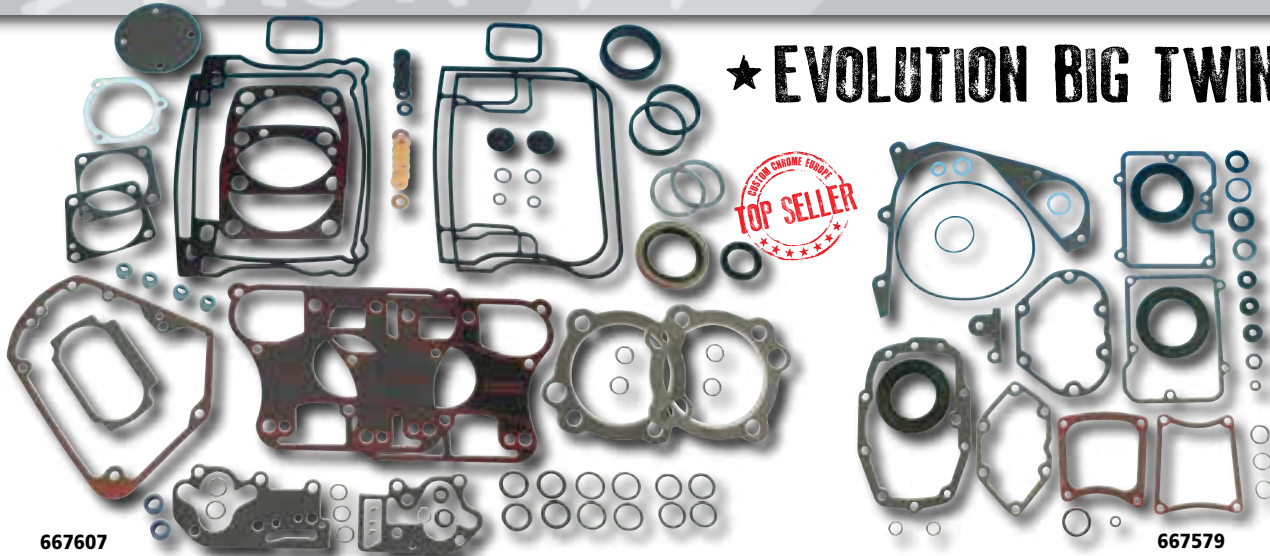

★ EVOLUTION BIG TWINS ★

- ★ APPAREL
- ★ SEATS & TOURING
- ★ FOOT CONTROLS
- ★ HAND CONTROLS
- ★ LIGHTING
- ★ ELECTRICAL
- ★ EXHAUST
- ★ INTAKE
- ★ ENGINE
- ★ GASKETS
- ★ TRANNY & CLUTCH
- ★ DRIVELINE
- ★ WHEELS, TIRES & BRAKES
- ★ FRAMES
- ★ FORKS & SHOCKS
- ★ SHEETMETAL
- ★ INSTRUMENTS & GAUGES
- ★ LUBRICANTS & CHEMICALS
- ★ TOOLS & EQUIPMENT
- ★ LAST MINUTE

Gaskets for Evolution Big Twin Models