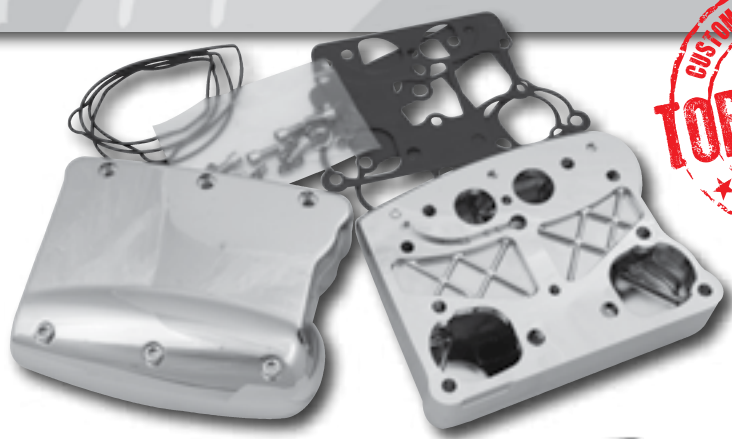

design by john reed

AVAILABLE IN BLACK

CUSTOM CHROME EXCLUSIVE