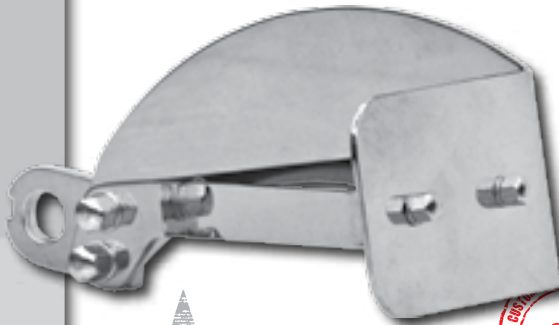

RST Aluminum Side Mount License Plate

Billet aluminum, axle-mounted, license plate mounting bracket with license plate illumination. Available in black or polished versions. 230 mm x 200 mm.

- 686535** Polished for Softail models from 84-99
- 686536** Black for Softail models from 84-99
- 686537** Polished for Twin Cam 88 Softail models
- 686538** Black for Twin Cam 88 Softail models

ORIGINAL THUNDERBIKE CUSTOMS

LED

Thunderbike License Plate Lights

LED license plate illumination with billet aluminum housing. Sold each.

- 683852** License plate light, polished
- 683853** License plate light, flat black

ORIGINAL THUNDERBIKE CUSTOMS

Thunderbike License Plates for side mount brackets "Long" & "Short"

The plates can be used for the Thunderbike side mount brackets or for OEM replacement. For side mount please order the illumination separately!

- 683843** License plate, alu, polished, 18x20cm
- 683844** License plate, alu, flat black, 18x20cm

ORIGINAL THUNDERBIKE CUSTOMS

652971

652975

652979

Thunderbike Side Mount License Plate Brackets "Long" & "Short"