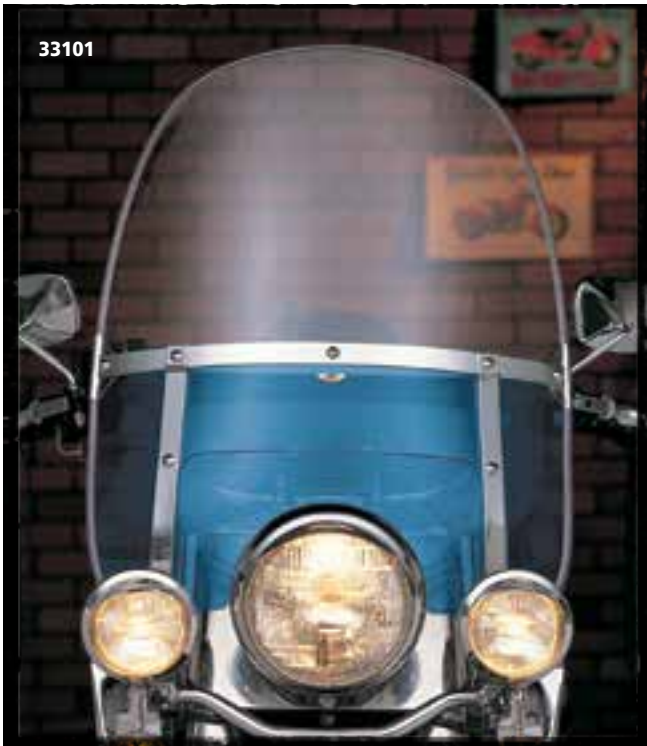

33104

33101

Beaded Heavy Duty Windshields

H: 19 1/2" - 22 1/2" W: 21"

Beaded Heavy Duty Windshield by National Cycle

Timeless classics from National Cycle are made from the finest materials, and are the perfect finishing touch for your Big Twin, whether it's a 60 FL or a 95 Heritage Softtail model. Three-piece construction entirely from Lexan polycarbonate including the adjustable center windows. They measure 19 1/2" to 22 1/2" tall and 21 1/2" wide depending on the application. Top portions are FMR hardcoated for superior scratch resistance and framed with a nostalgic bead edge.

Beaded Heavy Duty Windshields with Standard Style Window

33101 Clear Beaded Heavy Duty Windshield (MFG #N2230)

33104 Black Beaded Heavy Duty Windshield (MFG #N2233)

Mounting Kits

15382 Fits Fat Boy, FLST, FLSTC* and FLSTN models from 86-Up (MFG #CHN)