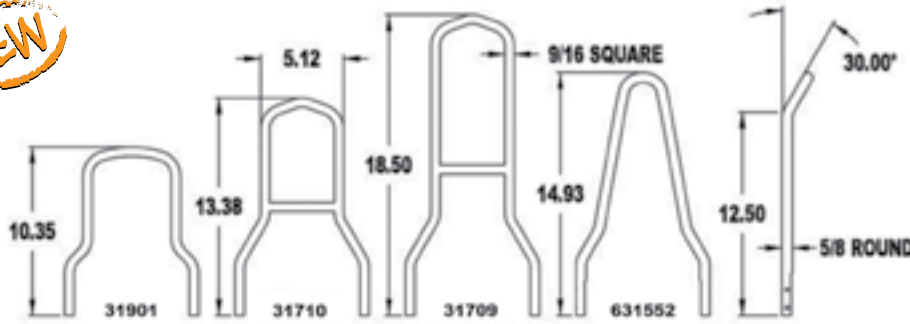

KHROME WERKS 8.25" WIDE BARS

8.25 BARS: FIT 72-84 FX, 79-03 XL MODELS ONLY WITH KHROME WERKS SIDE STRAPS

KHROME WERKS 8.75" WIDE BARS

8.75 BARS: FITS 06-13 FXD, FXDB, 06-08 FXDWG; 84-05 FXST; 90-06 FLSTF; FLHR, FLHT TO 08; 86-13 FLST, FLSTN, FLH, FXWG MODELS WITH KW OR H-D SIDE STRAPS

KHROME WERKS 9.56" AND 9.88" WIDE BARS

9.56 BARS: FITS FXDF 2008-2009 WITH KHROME WERKS OR H-D SIDE STRAPS
9.88 BARS: FITS FXDF, FXDWG 2010-2013 WITH KHROME WERKS OR H-D SIDE STRAPS

Khrome Werks Round Back Sissy Bars

5/8" round steel bar, featuring a highly polished chrome plated finish. Limited models available with gloss black paint finish. Four-screw sissy bar upright/side strap mounting system with external button head screws for easy removal. See the Side Strap section of "Sissy Bars" to determine proper width required for your application. To provide a comfortable backrest for the passenger.

- 631535** 7.50 Inch Round Back Sissy Bar, black FXD 02-05, FXDWG, XL 04-14
- 631000** 7.50 inch, chrome for FXD 02-05, FXDWG, XL 04-14
- 631536** 8.75 Inch Round Back Sissy Bar, black FXD 06-14, FXDB, FXDWG 06-08, FXST 84-05, FLSTF 90-06, FLHR, FLHT -08, FLST 86-14, FLSTN, FLH, FXWG
- 31705** 8.75 Inch Round Back Sissy Bar, chrome FXD 06-14, FXDB, FXDWG 06-08, FXST 84-05, FLSTF 90-06, FLHR, FLHT -08, FLST 86-14, FLSTN, FLH, FXWG
- 631537** 9.88 Inch Round Back Sissy Bar, black FXDF, FXDWG 10-14