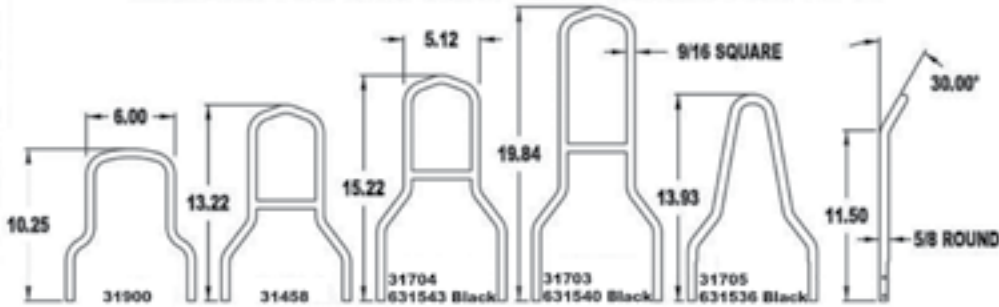

KHROME WERKS 8.25" WIDE BARS

8.25 BARS: FIT 72-84 FX, 79-03 XL MODELS ONLY WITH KHROME WERKS SIDE STRAPS

KHROME WERKS 8.75" WIDE BARS

8.75 BARS: FITS 06-13 FXD, FXDB, 06-08 FXDWG; 84-05 FXST; 90-06 FLSTF; FLHR, FLHT TO 08; 86-13 FLST, FLSTN, FLH, FXWG MODELS WITH KW OR H-D SIDE STRAPS

KHROME WERKS 9.56" AND 9.88" WIDE BARS

9.56 BARS: FITS FXDF 2008-2009 WITH KHROME WERKS OR H-D SIDE STRAPS
9.88 BARS: FITS FXDF, FXDWG 2010-2013 WITH KHROME WERKS OR H-D SIDE STRAPS

Khrome Werks Round Back Sissy Bars

5/8" round steel bar, featuring a highly polished chrome plated finish. Limited models available with gloss black paint finish. Four-screw sissy bar upright/side strap mounting system with external button head screws for easy removal. See the Side Strap section of "Sissy Bars" to determine proper width required for your application. To provide a comfortable backrest for the passenger.

- 631535** 7.50 Inch Round Back Sissy Bar, black FXD 02-05, FXDWG, XL 04-14
- 631000** 7.50 inch, chrome for FXD 02-05, FXDWG, XL 04-14
- 631536** 8.75 Inch Round Back Sissy Bar, black FXD 06-14, FXDB, FXDWG 06-08, FXST 84-05, FLSTF 90-06, FLHR, FLHT -08, FLST 86-14, FLSTN, FLH, FXWG
- 31705** 8.75 Inch Round Back Sissy Bar, chrome FXD 06-14, FXDB, FXDWG 06-08, FXST 84-05, FLSTF 90-06, FLHR, FLHT -08, FLST 86-14, FLSTN, FLH, FXWG
- 631537** 9.88 Inch Round Back Sissy Bar, black FXDF, FXDWG 10-14