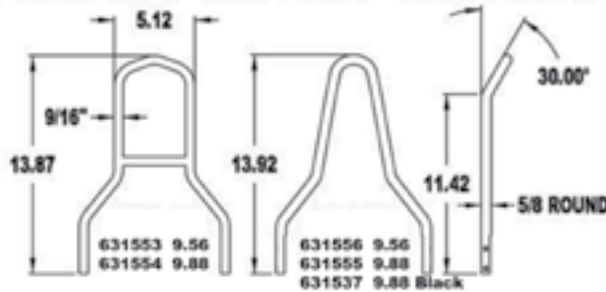

KHROME WERKS 8.25" WIDE BARS

8.25 BARS: FIT 72-84 FX, 79-03 XL MODELS ONLY WITH KHROME WERKS SIDE STRAPS

KHROME WERKS 8.75" WIDE BARS

8.75 BARS: FITS 06-13 FXD, FXDB, 06-08 FXDWG; 84-05 FXST; 90-06 FLSTF; FLHR, FLHT TO 08; 86-13 FLST, FLSTN, FLH, FXWG MODELS WITH KW OR H-D SIDE STRAPS

KHROME WERKS 9.56" AND 9.88" WIDE BARS

9.56 BARS: FITS FXDF 2008-2009 WITH KHROME WERKS OR H-D SIDE STRAPS
9.88 BARS: FITS FXDF, FXDWG 2010-2013 WITH KHROME WERKS OR H-D SIDE STRAPS

Khrome Werks Round Back Sissy Bars

5/8" round steel bar, featuring a highly polished chrome plated finish. Limited models available with gloss black paint finish. Four-screw sissy bar upright/side strap mounting system with external button head screws for easy removal. See the Side Strap section of "Sissy Bars" to determine proper width required for your application. To provide a comfortable backrest for the passenger.

- 631535** 7.50 Inch Round Back Sissy Bar, black FXD 02-05, FXDWG, XL 04-14
- 631000** 7.50 inch, chrome for FXD 02-05, FXDWG, XL 04-14
- 631536** 8.75 Inch Round Back Sissy Bar, black FXD 06-14, FXDB, FXDWG 06-08, FXST 84-05, FLSTF 90-06, FLHR, FLHT -08, FLST 86-14, FLSTN, FLH, FXWG
- 31705** 8.75 Inch Round Back Sissy Bar, chrome FXD 06-14, FXDB, FXDWG 06-08, FXST 84-05, FLSTF 90-06, FLHR, FLHT -08, FLST 86-14, FLSTN, FLH, FXWG
- 631537** 9.88 Inch Round Back Sissy Bar, black FXDF, FXDWG 10-14